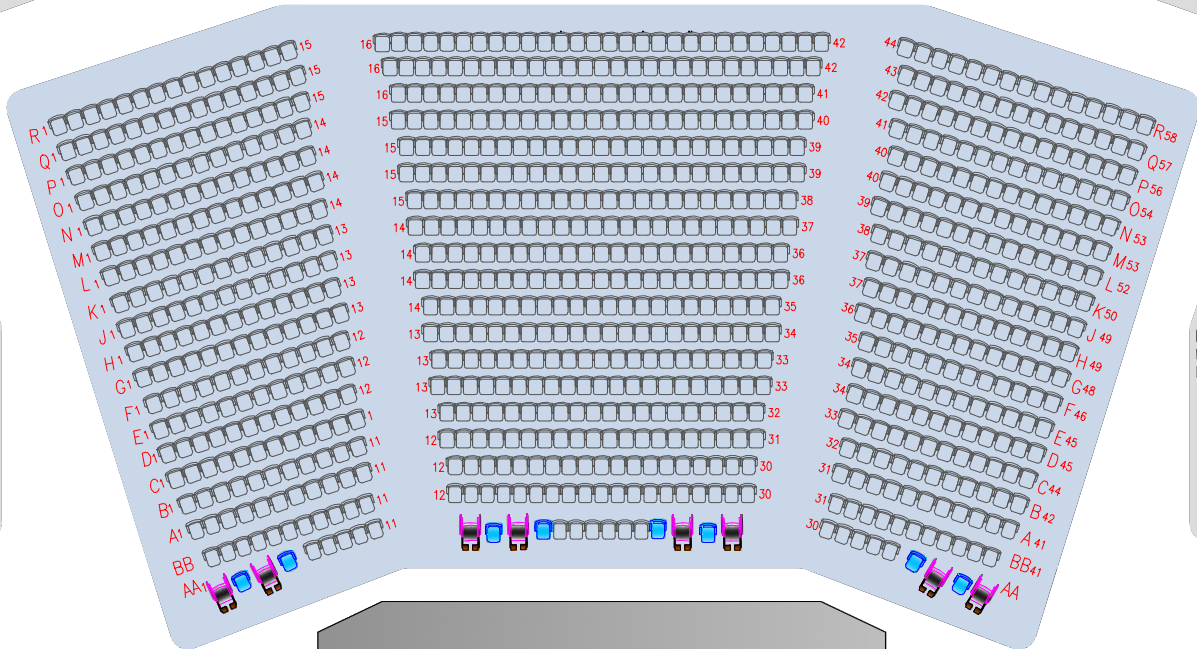

# BALCONY SEATING

# STALLS SEATING

S  
L  
I  
P  
S

S  
L  
I  
P  
S

STAGE

Rows A, AA, BB.  
Are all in the Stalls seating with level access.  
Balcony seating Row A Has level access via the foyer lift.

**York Barbican**

Europe